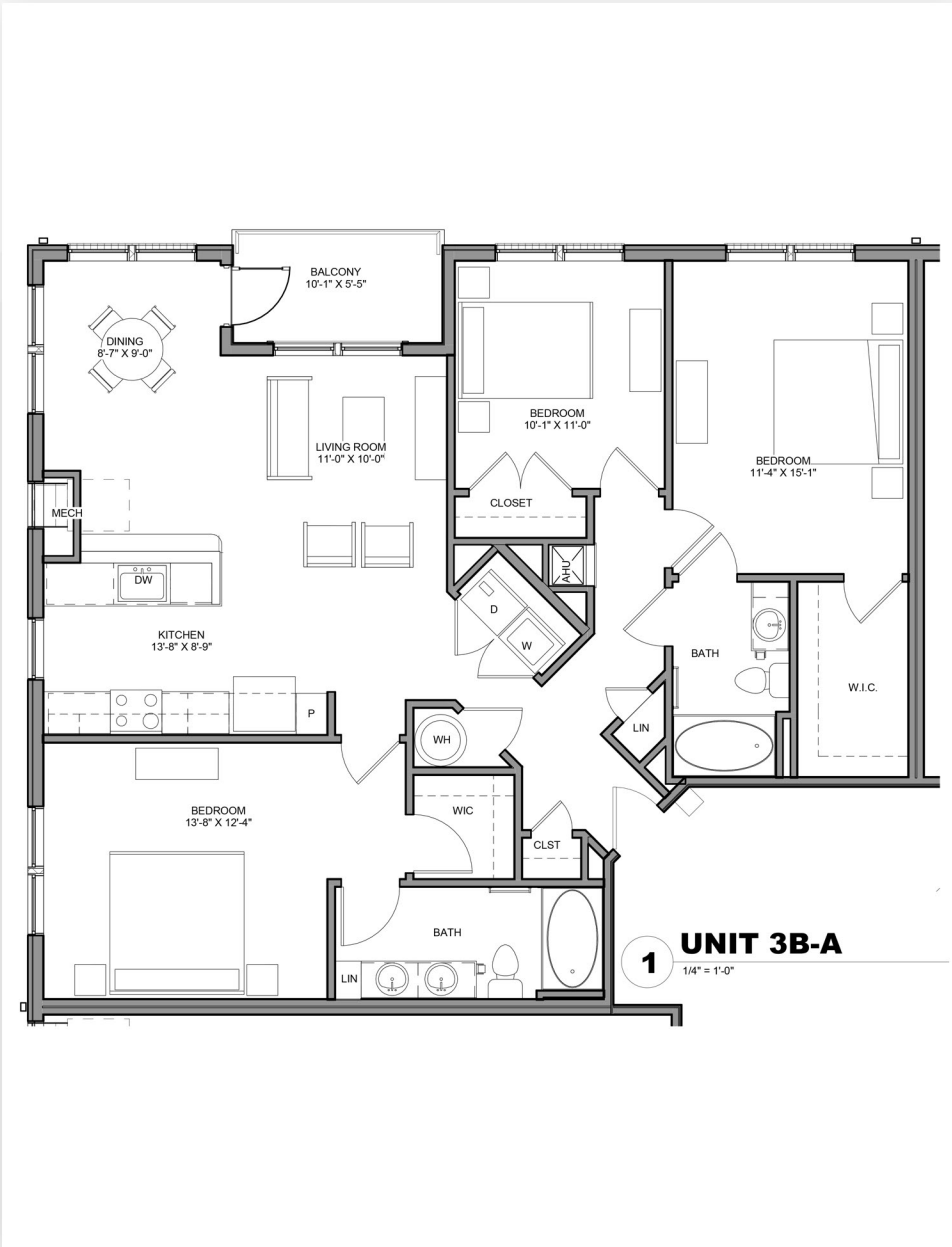

THE STATION AT  
**NEWTOWN SQUARE**

ENJOY RESORT-STYLE LIVING

**UNIT 3B-A**  
 THREE BED APARTMENT

**3** Bed  
**2** Bath  
**1374** sq ft

\$ \_\_\_\_\_

7000 Cornerstone Drive | Newtown Square, PA 19073  
 leasing@stationatnewtownsquare.com | www.stationatnewtownsquare.com  
**610-766-7801**