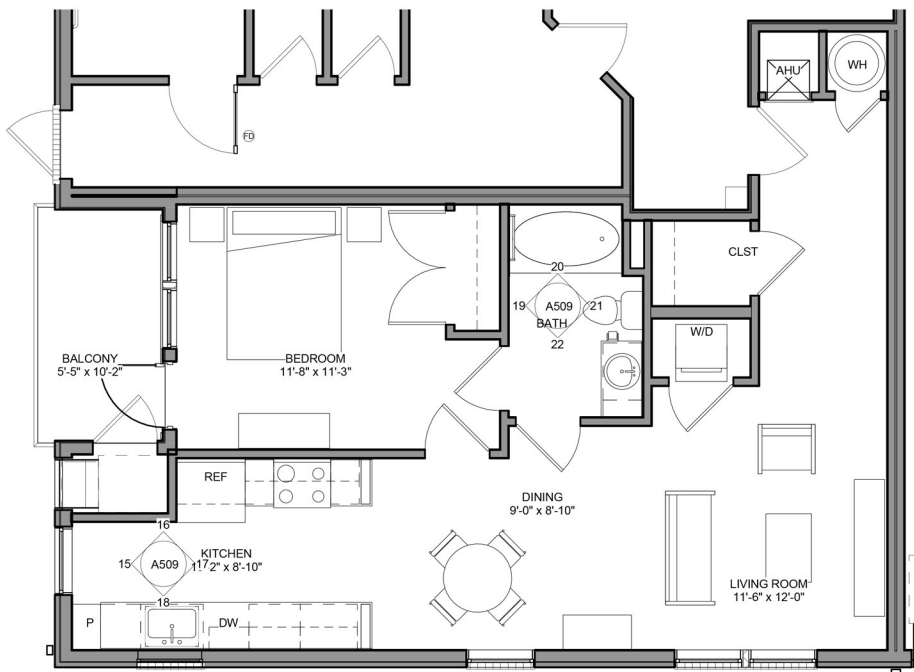

THE STATION AT  
**NEWTOWN  
SQUARE**

ENJOY RESORT-STYLE LIVING

## UNIT 3B-A POOL

ONE BED APARTMENT

1 Bed

1 Bath

**787** sq ft

\$ \_\_\_\_\_

7000 Cornerstone Drive | Newtown Square, PA 19073  
leasing@stationatnewtownsquare.com | www.stationatnewtownsquare.com

**610-766-7801**