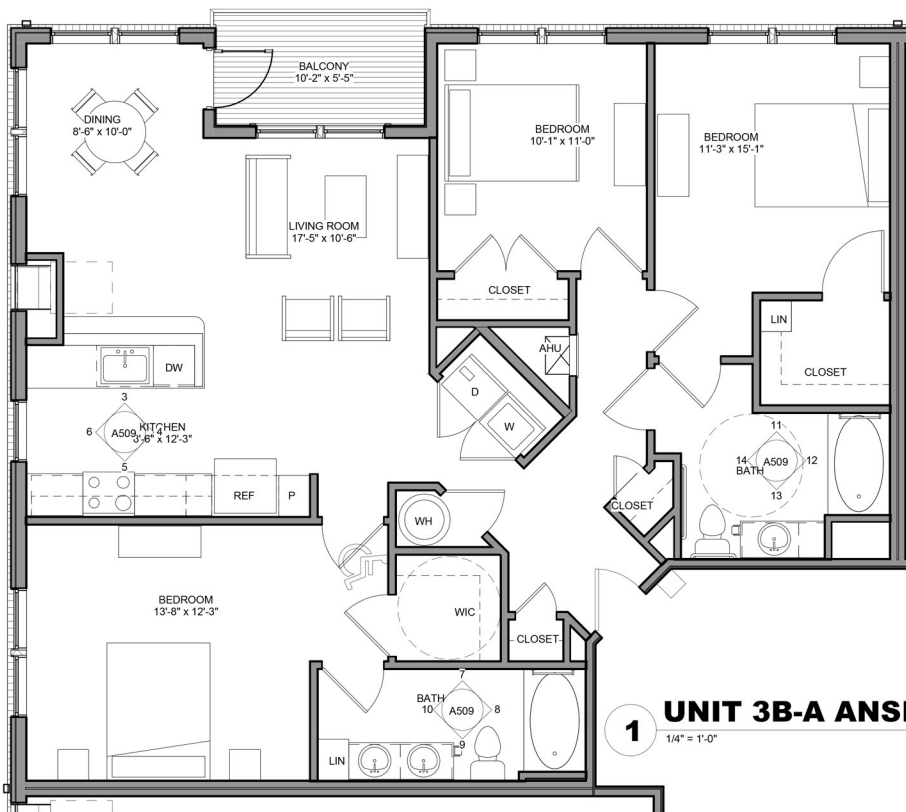

THE STATION AT
NEWTOWN SQUARE

ENJOY RESORT-STYLE LIVING

**UNIT 3B-A
 ANSI**

THREE BED APARTMENT

3 Bed

2 Bath

1374 sq ft

\$ _____