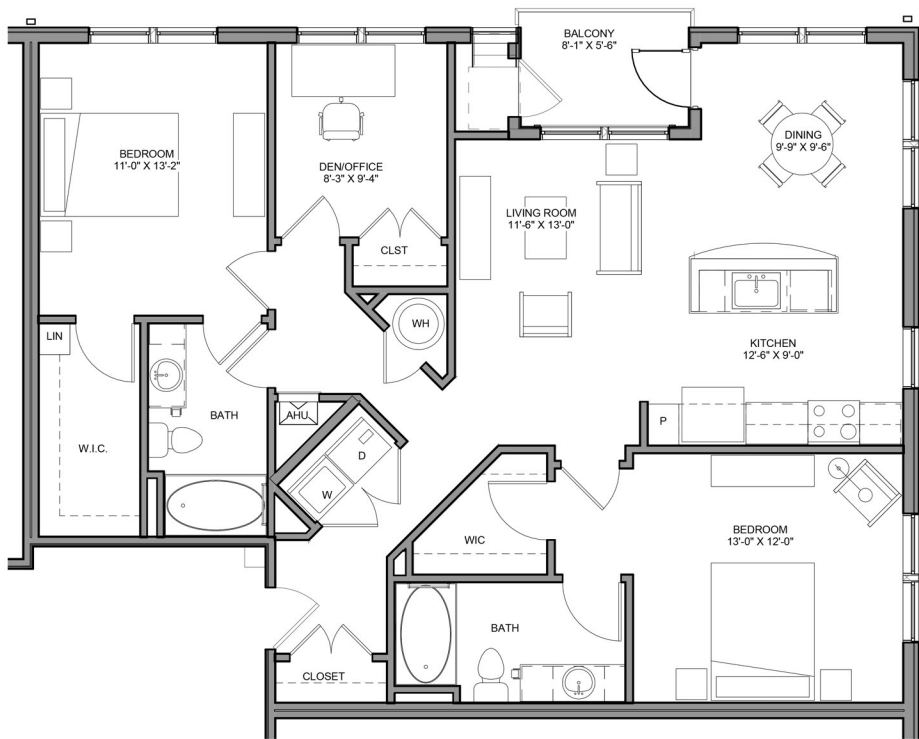

THE STATION AT
**NEWTOWN
SQUARE**

ENJOY RESORT-STYLE LIVING

UNIT 2BD-B

TWO BED/DEN APARTMENT

2 Bed

2 Bath

1268 sq ft

\$ _____