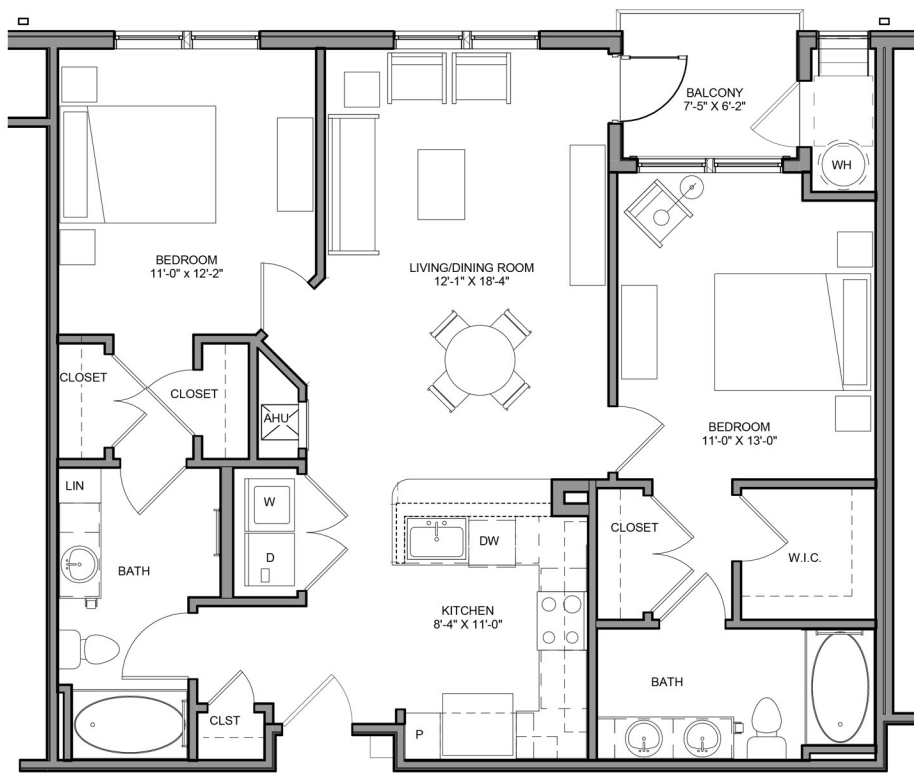

THE STATION AT
**NEWTOWN
SQUARE**

ENJOY RESORT-STYLE LIVING

UNIT 2B-D

TWO BED APARTMENT

2 Bed

2 Bath

1066 sq ft

\$ _____