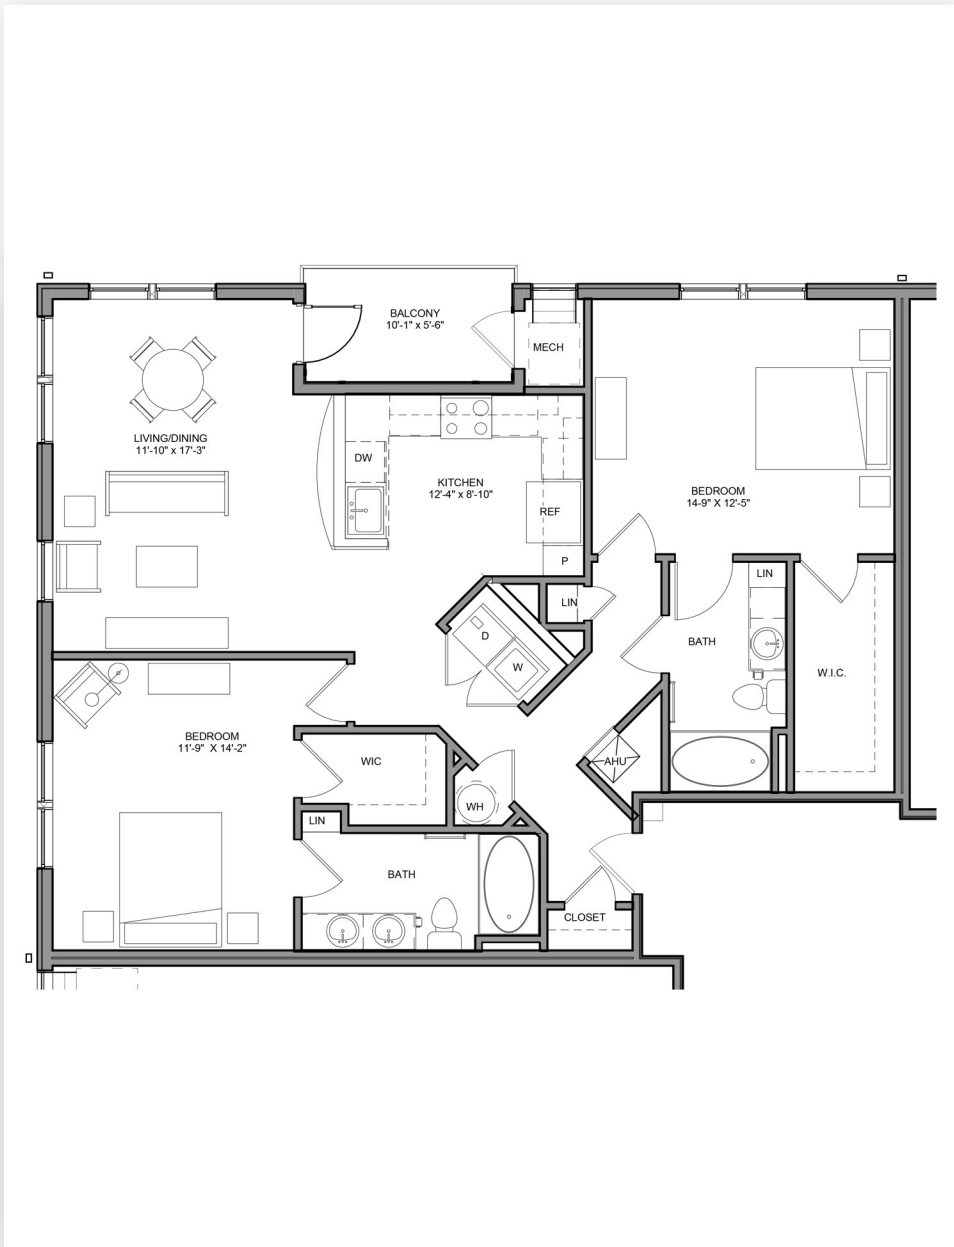

THE STATION AT
**NEWTOWN
SQUARE**

ENJOY RESORT-STYLE LIVING

UNIT 2B-C
TWO BED APARTMENT

2 Bed
2 Bath
1232 sq ft

\$ _____

7000 Cornerstone Drive | Newtown Square, PA 19073
leasing@stationatnewtownsquare.com | www.stationatnewtownsquare.com