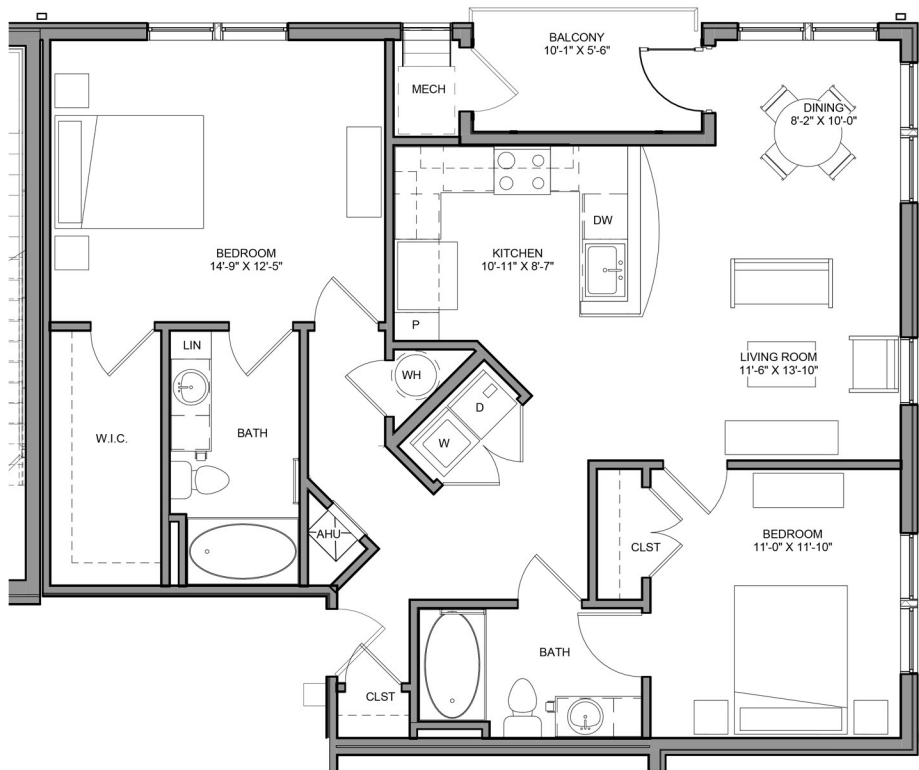

THE STATION AT
**NEWTOWN
SQUARE**

ENJOY RESORT-STYLE LIVING

UNIT 2B-B

TWO BED APARTMENT

2 Bed

2 Bath

1087 sq ft

\$ _____