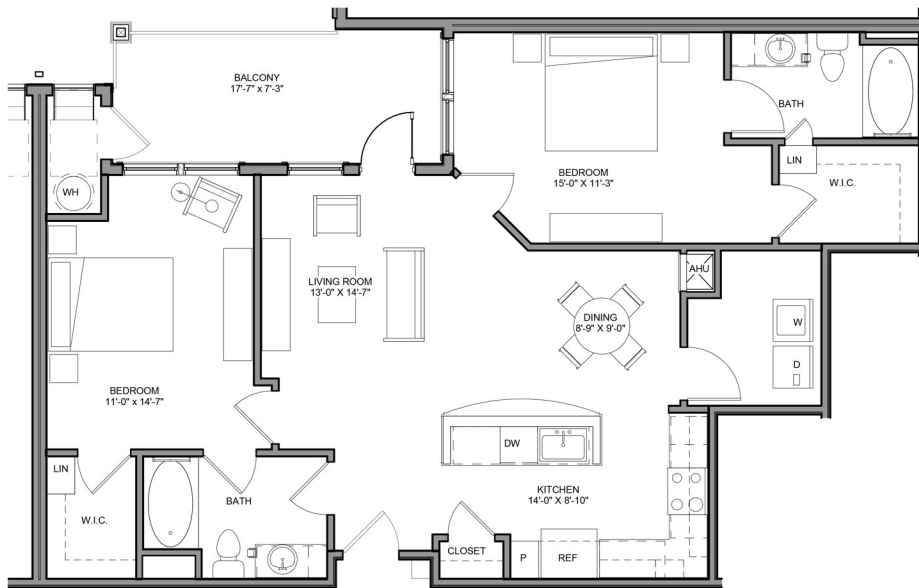

THE STATION AT
**NEWTOWN
SQUARE**

ENJOY RESORT-STYLE LIVING

UNIT 2B-A1

TWO BED APARTMENT

2 Bed

2 Bath

1101 sq ft

\$ _____