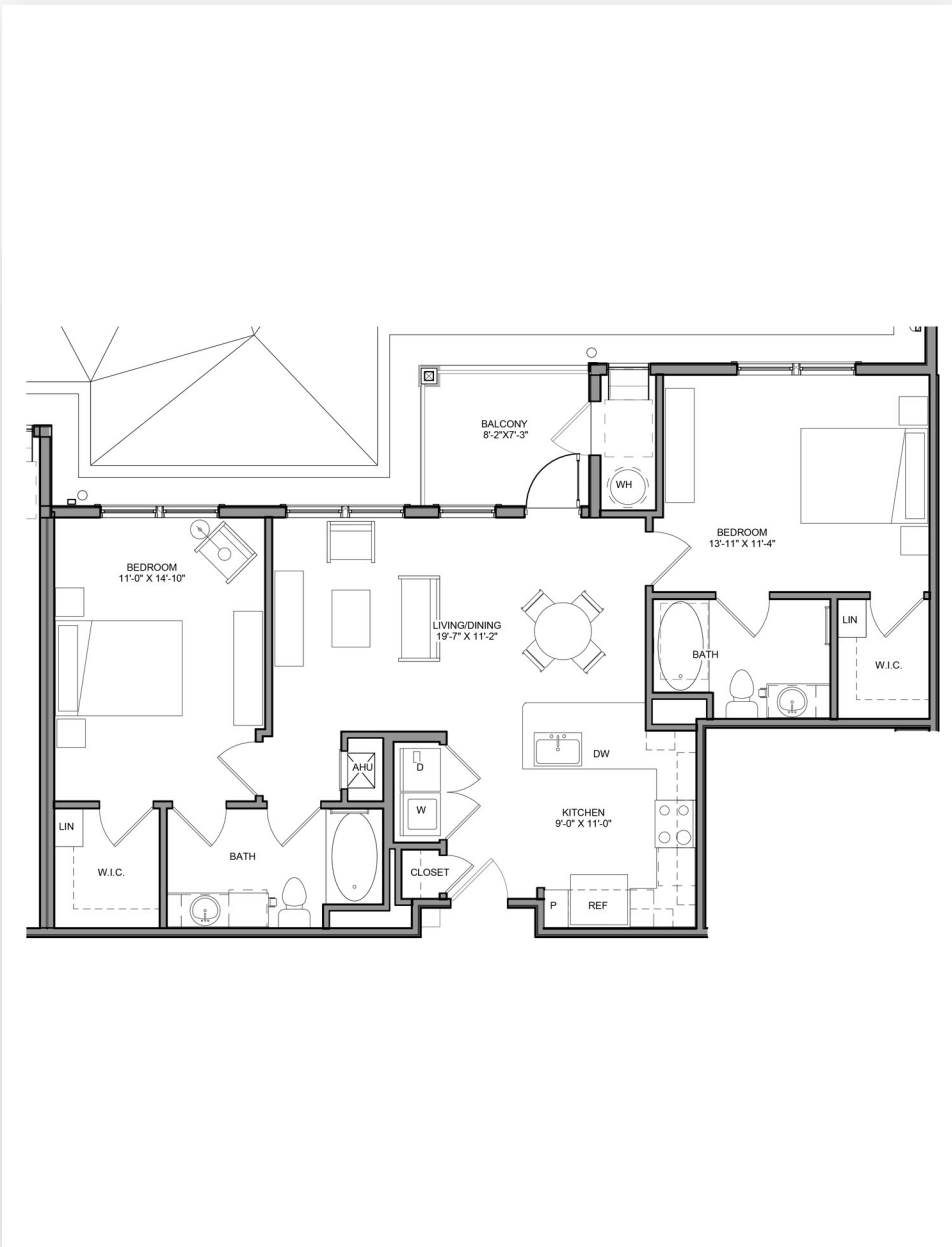

THE STATION AT
**NEWTOWN
SQUARE**

ENJOY RESORT-STYLE LIVING

UNIT 2B-A

TWO BED APARTMENT

2 Bed

2 Bath

1040 sq ft

\$ _____