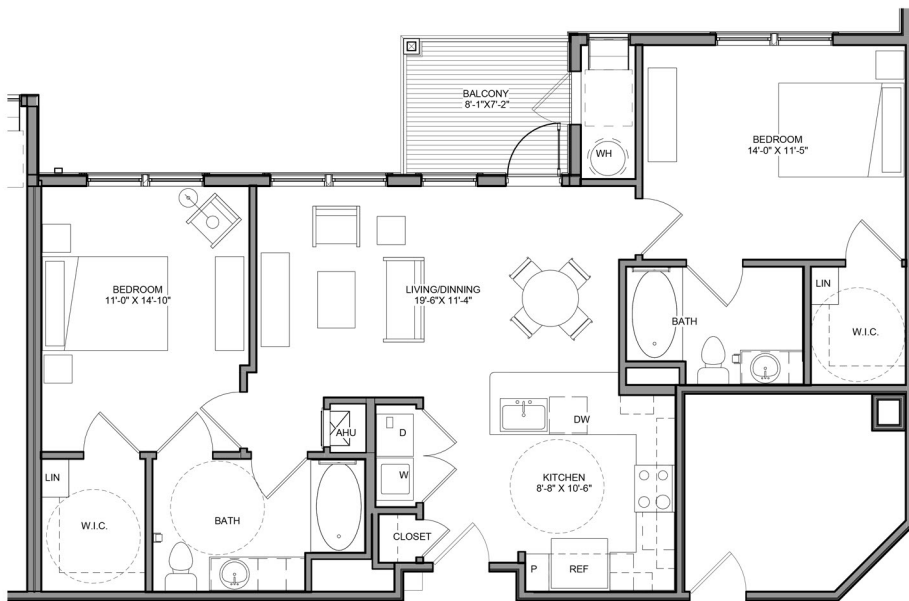

THE STATION AT
**NEWTOWN
SQUARE**

ENJOY RESORT-STYLE LIVING

UNIT 2B-A ANSI

TWO BED APARTMENT

2 Bed

2 Bath

1040 sq ft

\$ _____