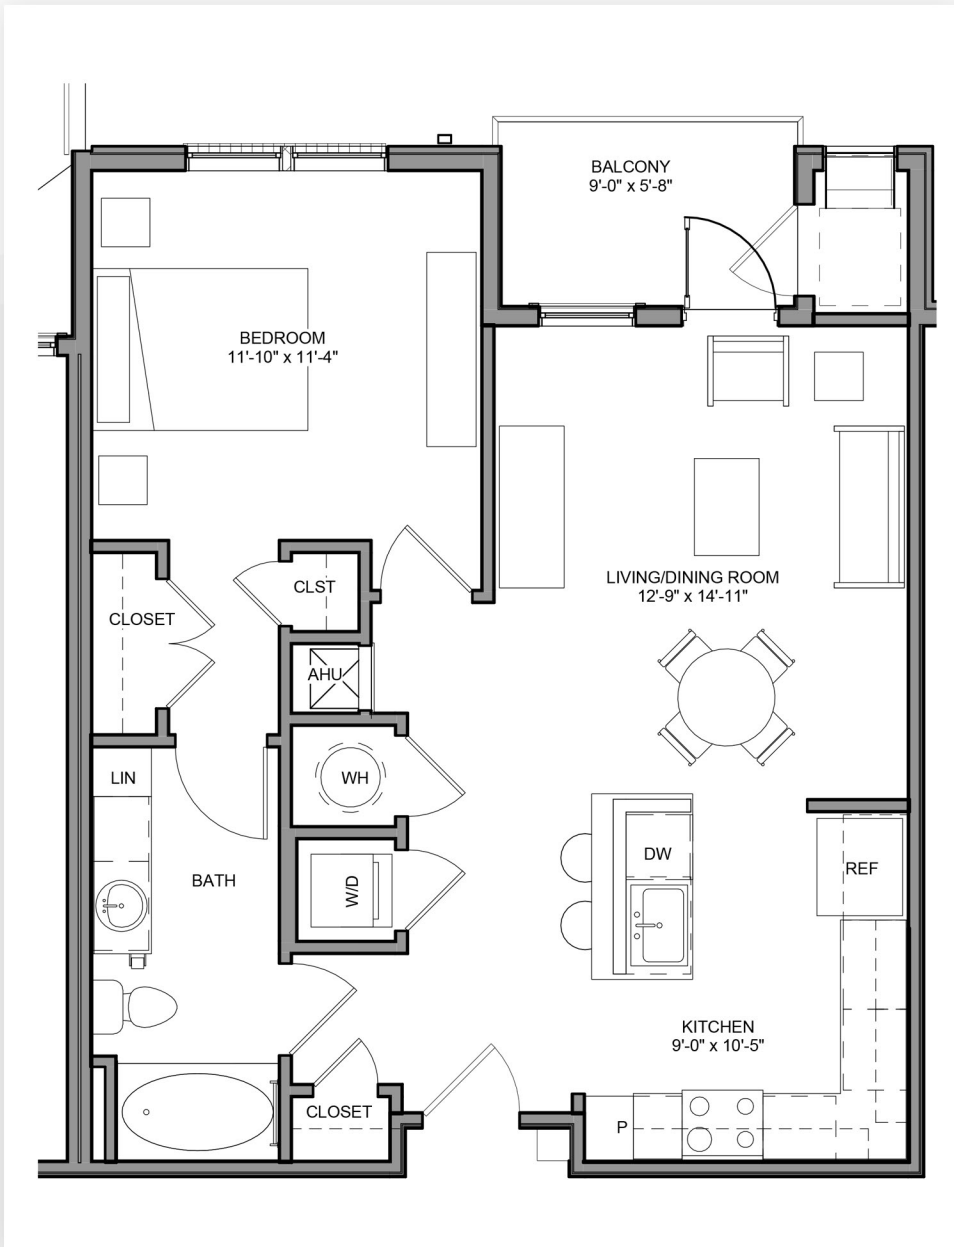

THE STATION AT
**NEWTOWN
SQUARE**

ENJOY RESORT-STYLE LIVING

UNIT 1BD-C1

ONE BED APARTMENT

1 Bed

1 Bath

735 sq ft

\$ _____