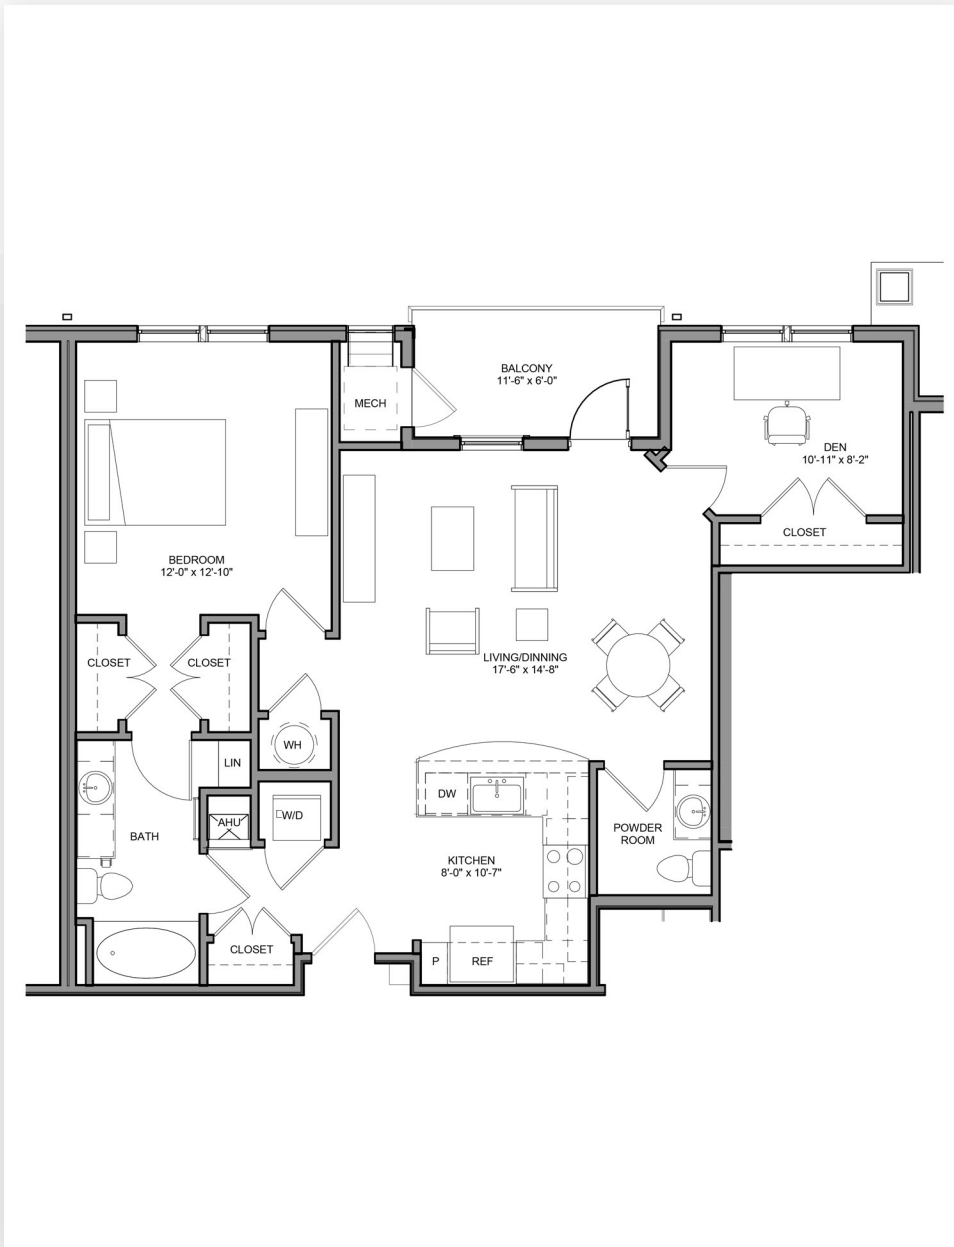

THE STATION AT  
**NEWTOWN  
SQUARE**

ENJOY RESORT-STYLE LIVING

**UNIT 1BD-B**  
ONE BED/DEN APARTMENT

1 Bed  
1.5 Bath  
975 sq ft

\$ \_\_\_\_\_

7000 Cornerstone Drive | Newtown Square, PA 19073  
leasing@stationatnewtownsquare.com | www.stationatnewtownsquare.com