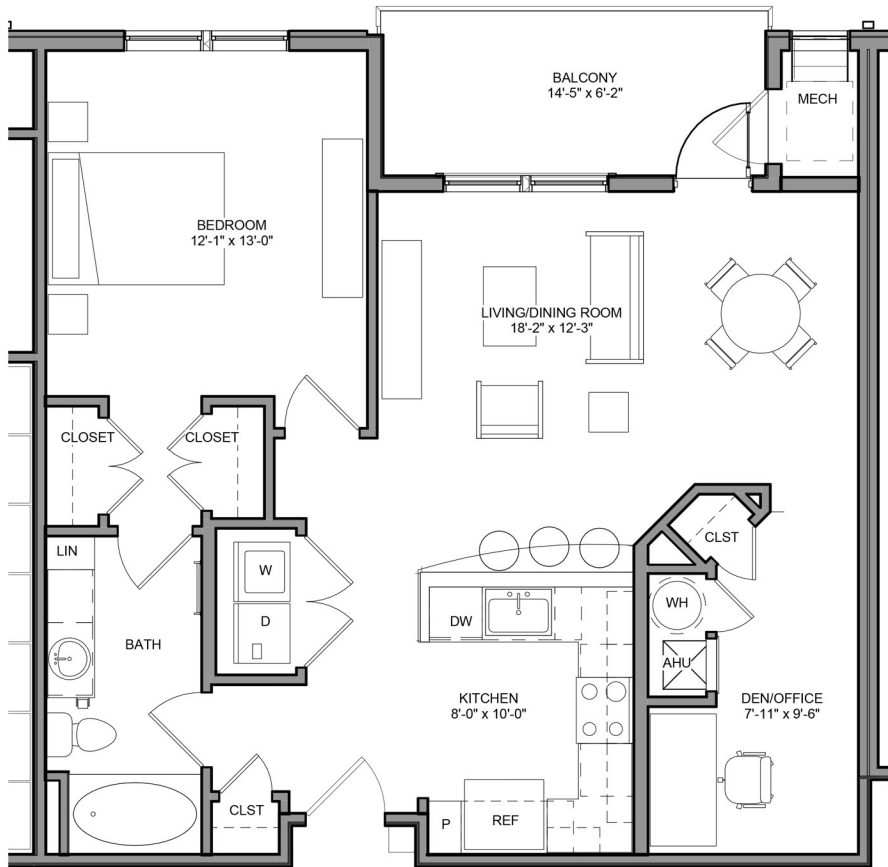

THE STATION AT
**NEWTOWN
SQUARE**

ENJOY RESORT-STYLE LIVING

UNIT 1BD-A

ONE BED/DEN APARTMENT

1 Bed
1 Bath
898 sq ft

\$ _____

7000 Cornerstone Drive | Newtown Square, PA 19073
leasing@stationatnewtownsquare.com | www.stationatnewtownsquare.com