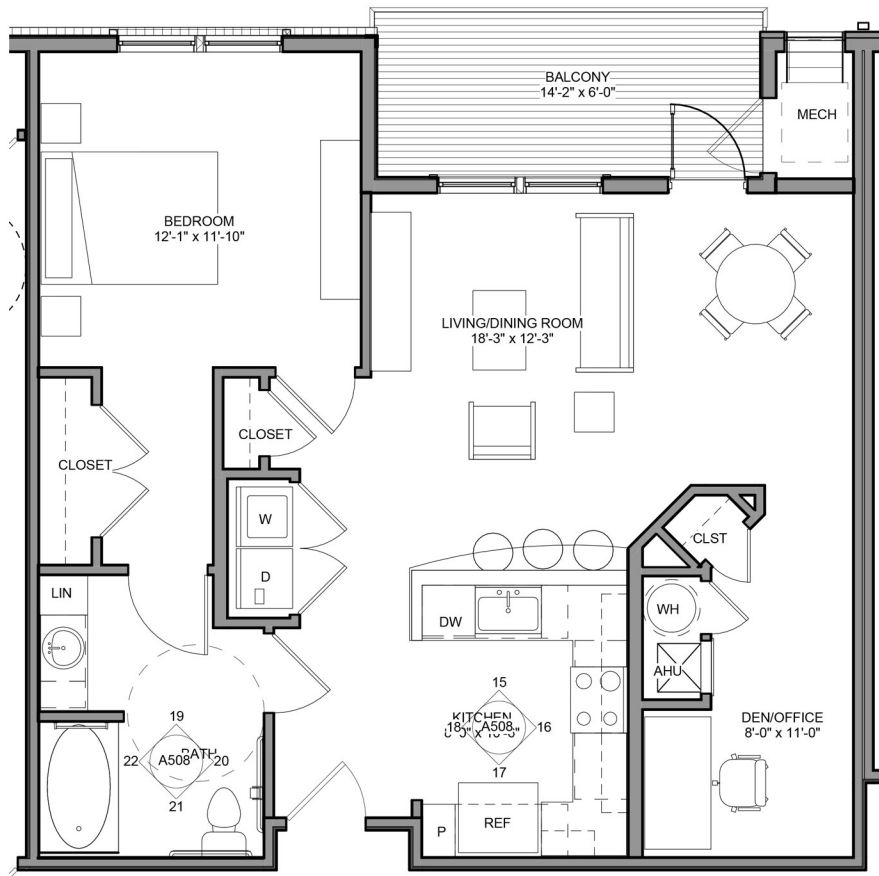

THE STATION AT
**NEWTOWN
SQUARE**

ENJOY RESORT-STYLE LIVING

UNIT 1BD-A ANSI

ONE BED/ DEN APARTMENT

1 Bed

1 Bath

898 sq ft

\$ _____