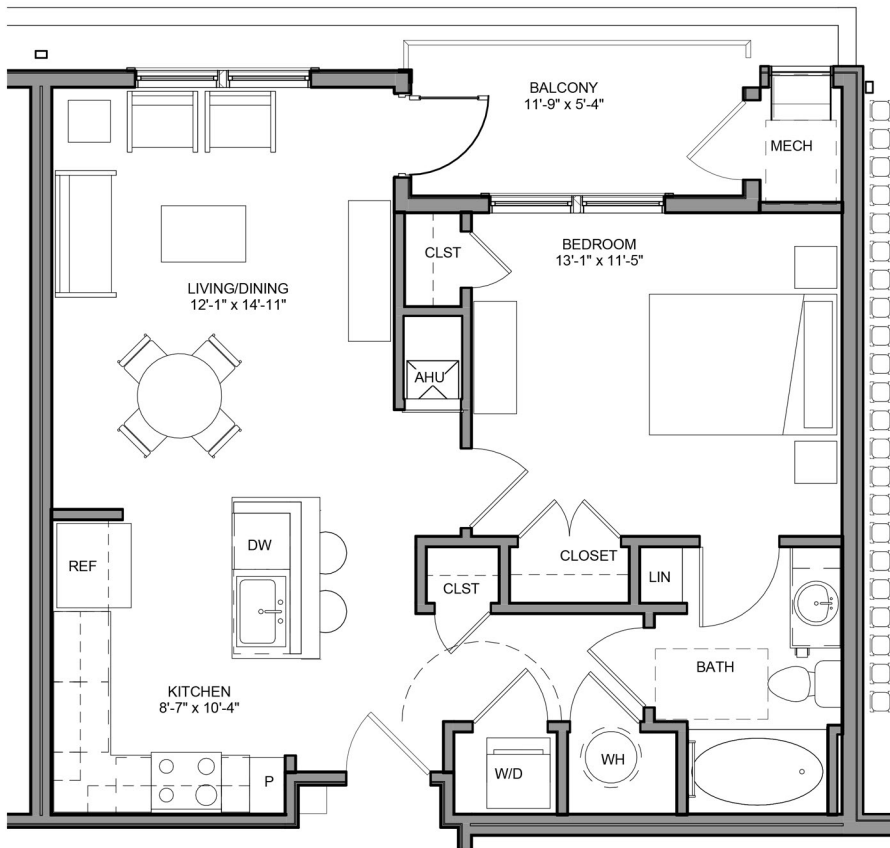

THE STATION AT
**NEWTOWN
SQUARE**

ENJOY RESORT-STYLE LIVING

UNIT 1B-B

ONE BED APARTMENT

1 Bed

1 Bath

707 sq ft

\$ _____