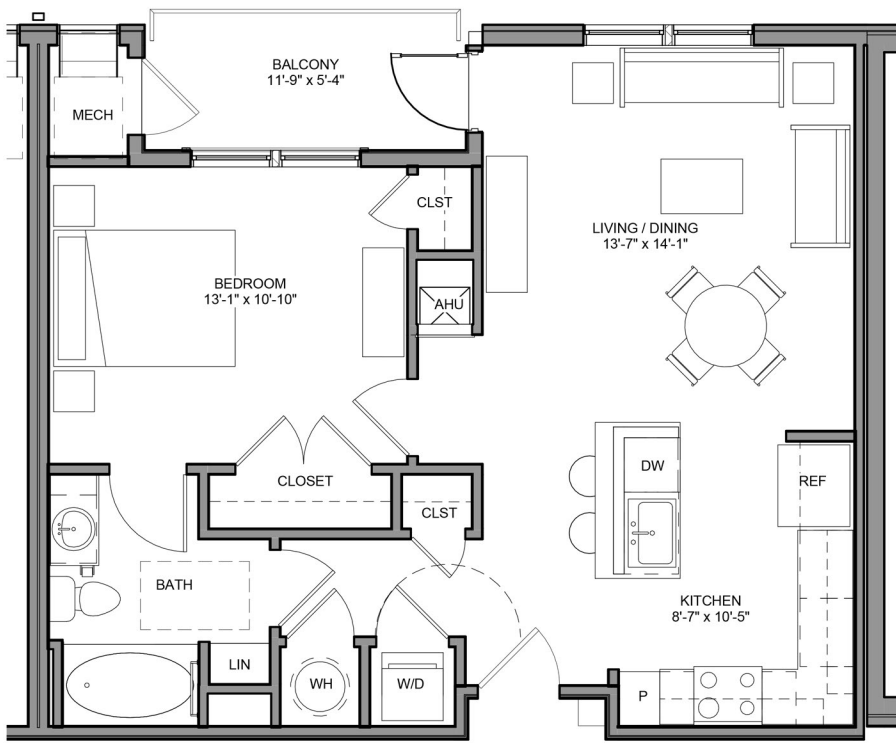

THE STATION AT  
**NEWTOWN  
SQUARE**

ENJOY RESORT-STYLE LIVING

## UNIT 1B-A

ONE BED APARTMENT

1 Bed

1 Bath

**722** sq ft

\$ \_\_\_\_\_

7000 Cornerstone Drive | Newtown Square, PA 19073  
leasing@stationatnewtownsquare.com | www.stationatnewtownsquare.com

**610-766-7801**